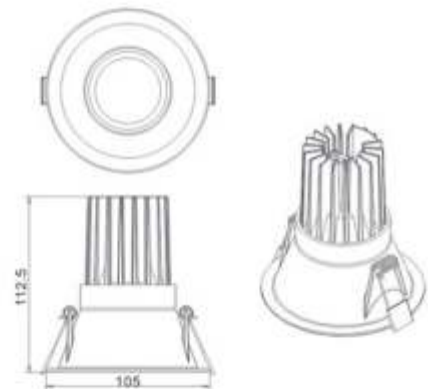

TRITO

DL MINI LED

Lamp type: Recessed Down Light
 Application: Exclusive Shop, Supermarket, Hotel, Exhibition Hall
 Dimensions: $\Phi 105 \times 112.5$ mm
 Ceiling Cut Out: $\Phi 95$ mm
 Power Max: 8W
 Lumens: 650lm
 CCT: 2700K/3000K/4000K/5000K
 Beam Angle: 15°/24°/36°
 Material: aluminium alloy
 Color: BK/WH