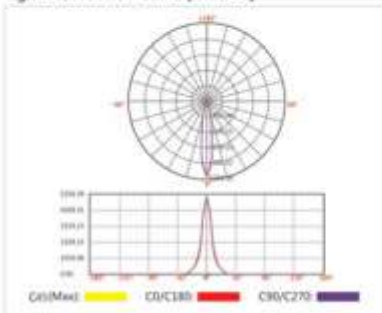

Light Distribution Curve [Unit: cd]

Lux distance Curve

Illuminance at a Distance

Distance (m)	Center Beam (Lux)	Beam Width (m)	
		V	H
2m	3200.65 Lux	0.6m	0.6m
4m	800.16 Lux	1.2m	1.2m
6m	444.47 Lux	1.7m	1.8m
8m	250.05 Lux	2.2m	2.4m
10m	128.03 Lux	2.8m	3.0m
12m	70.37 Lux	3.3m	3.6m