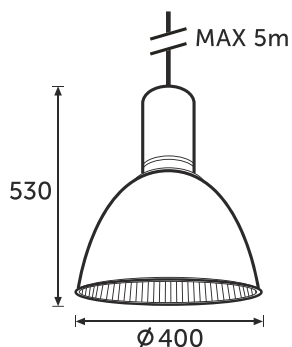

BOSS XXL

HIGH BAY

Profesjonalna oprawa przemysłowa wisząca typu HIGH BAY, wykonana ze stali oraz aluminium.

Posiada wysokowydajny moduł LED.

Standardowa długość zawiesi wynosi 2,5m.

Szerokie spektrum zastosowań w wysokich pomieszczeniach:

- restauracje,
- sklepy, salony odzieżowe,
- hale fabryczne,
- hale magazynowe,
- warsztaty,
- lofty.